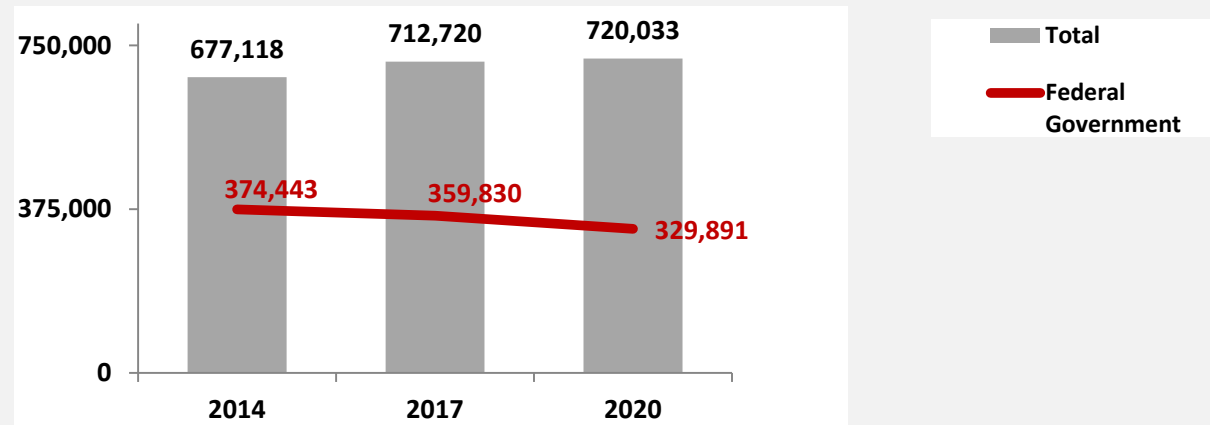

Universitywide

New Brunswick

[Back to Dashboard Menu](#)

RUTGERS UNIVERSITY RESEARCH AND DEVELOPMENT EXPENDITURES BY SOURCE 2014, 2017, 2020

UNIVERSITYWIDE

FY2015 and FY2018 data includes RBHS.
Source: National Science Foundation (NSF)