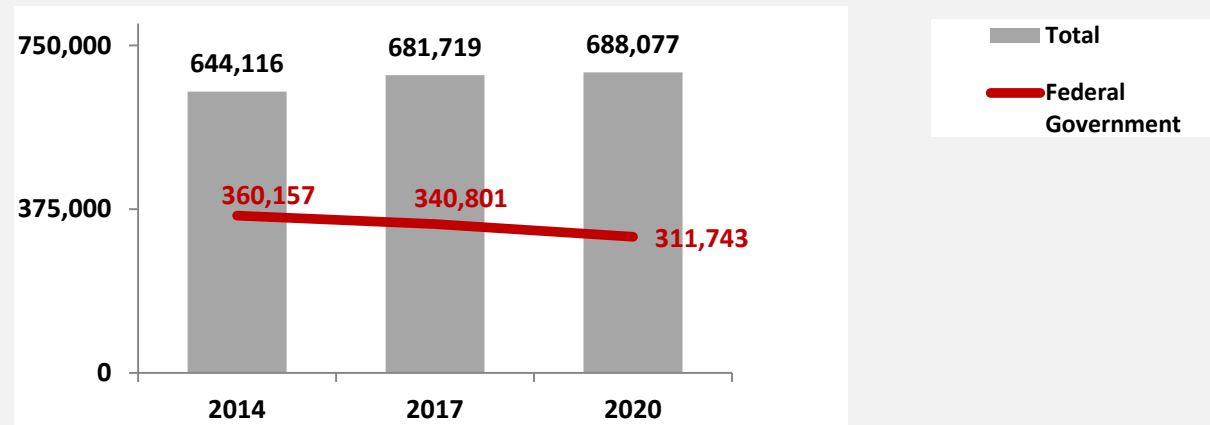

December 2021

Universitywide

New Brunswick

[Back to Dashboard Menu](#)

RUTGERS UNIVERSITY RESEARCH AND DEVELOPMENT EXPENDITURES BY SOURCE 2014, 2017, 2020

NEW BRUNSWICK

FY2015 and FY2018 data includes RBHS.
Source: National Science Foundation (NSF)

December 2021